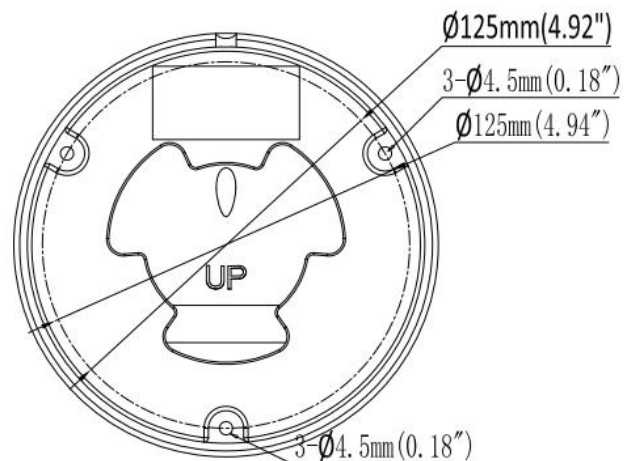

Dimensions

Specification

Camera	
Image Sensor	1/2.8" Progressive Scan CMOS Sensor
Min. Illumination	0.003 lux (Color), 0 lux (IR on)
Illumination Distance	30m (IR light) 30m (Warm light)
Strobe Light	N/A
Smart IR	Support
Pan/Tilt/Rotation Range	Pan: 0° ~ 360° Tilt: 0° ~ 75° Rotation: 0° ~ 360°
Lens	
Focal Length	2.8 mm
Aperture	F1.0
FOV	2.8 mm @ F1.0 horizontal FOV: 105° , vertical FOV: 56°diagonal FOV: 126°
Lens Mount	M12
DORI	
DORI	2.8 mm, D: 94 m, O: 36.7 m, R: 18.4 m, I: 9.2 m
Compression Standard	
Video Compression	H.264/H.264+/H.265/H.265+/MJPEG
H.264 Codec Profile	Base/Main/High profile
H.265 Codec Profile	Main Profile
Video Bit Rate	11 Kbps ~ 16 Mbps
Triple Streams	Support
Audio Compression	G.711A, G.711U
Audio Bit Rate	64 Kbps
Image	
Max. Image Resolution	8MP (3840 × 2160)
Main Stream	50Hz: 25fps 8MP (3840 × 2160) , 25fps 6MP (3200 × 1800) , 25fps 5MP (3072 × 1728) 25fps 4MP (2560 × 1440) , 25fps 1080P(1920 × 1080) 60Hz: 30fps 8MP (3840 × 2160) , 30fps 6MP (3200 × 1800) , 30fps 5MP (3072 × 1728) 30fps 4MP (2560 × 1440) , 30fps 1080P (1920 × 1080)
Sub Stream	50Hz: 25fps 720P (1280 × 720) 25fps D1 (704 × 576) , 25fps CIF (352 × 288) (Default D1)

Reset button	Support
General	
Operating Conditions	-40°C ~ 60°C (-40°F ~ 140°F) Humidity 95% or less (non-condensing)
Power Supply	DC12V ± 25%
POE	PoE (802.3 af)
Power Consumption	MAX. 9.5 W
Protection Level	IP67
Material	Metal
Dimensions	Φ 144.5 × 113.5mm (Φ 5.68" × 4.47")
Gross Weight	1045 g (2.30 lb)

Related Accessories

LB12	LB08	PM01	CM700	LB01B
Junction Box, Φ 142 × 46.5 MM	Wall Mount, Φ136 × 120 × 208 MM	Pole Mount, Φ170 × 135.8 × 43.7 MM	Pendant Mount, Φ 116 × 734.5 MM	Junction Box, 145.2 × 145.2 × 53.5 MM
				