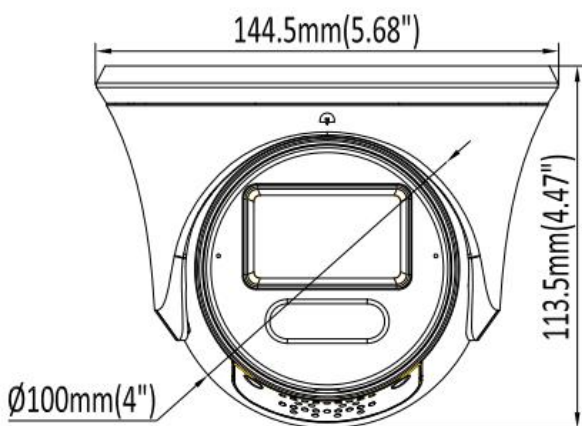

Dimensions

Specification

Camera	
Image Sensor	1/2.8" Progressive Scan CMOS Sensor
Min. Illumination	0.003 lux (Color), 0 lux (IR on)
Illumination Distance	30m (IR light) 30m (Warm light)
Strobe Light	N/A
Smart IR	Support
Pan/Tilt/Rotation Range	Pan: 0° ~ 360° Tilt: 0° ~ 75° Rotation: 0° ~ 360°
Lens	
Focal Length	2.8 mm
Aperture	F1.0
FOV	2.8 mm @ F1.0 horizontal FOV: 105° , vertical FOV: 56°diagonal FOV: 126°
Lens Mount	M12
DORI	
DORI	2.8 mm, D: 94 m, O: 36.7 m, R: 18.4 m, I: 9.2 m
Compression Standard	
Video Compression	H.264/H.264+/H.265/H.265+/MJPEG
H.264 Codec Profile	Base/Main/High profile
H.265 Codec Profile	Main Profile
Video Bit Rate	11 Kbps ~ 16 Mbps
Triple Streams	Support
Audio Compression	G.711A, G.711U
Audio Bit Rate	64 Kbps
Image	
Max. Image Resolution	8MP (3840 × 2160)
Main Stream	50Hz: 25fps 8MP (3840 × 2160) , 25fps 6MP (3200 × 1800) , 25fps 5MP (3072 × 1728) 25fps 4MP (2560 × 1440) , 25fps 1080P(1920 × 1080) 60Hz: 30fps 8MP (3840 × 2160) , 30fps 6MP (3200 × 1800) , 30fps 5MP (3072 × 1728) 30fps 4MP (2560 × 1440) , 30fps 1080P (1920 × 1080)
Sub Stream	50Hz: 25fps 720P (1280 × 720) 25fps D1 (704 × 576) , 25fps CIF (352 × 288) (Default D1)

Reset button	Support
General	
Operating Conditions	-40°C ~ 60°C (-40°F ~ 140°F) Humidity 95% or less (non-condensing)
Power Supply	DC12V ± 25%
POE	PoE (802.3 af)
Power Consumption	MAX. 9.5 W
Protection Level	IP67
Material	Metal
Dimensions	Φ 144.5 × 113.5mm (Φ 5.68" × 4.47")
Gross Weight	1045 g (2.30 lb)

Related Accessories

LB12	LB08	PM01	CM700	LB01B
Junction Box, Φ 142 × 46.5 MM	Wall Mount, Φ136 × 120 × 208 MM	Pole Mount, Φ170 × 135.8 × 43.7 MM	Pendant Mount, Φ 116 × 734.5 MM	Junction Box, 145.2 × 145.2 × 53.5 MM
				