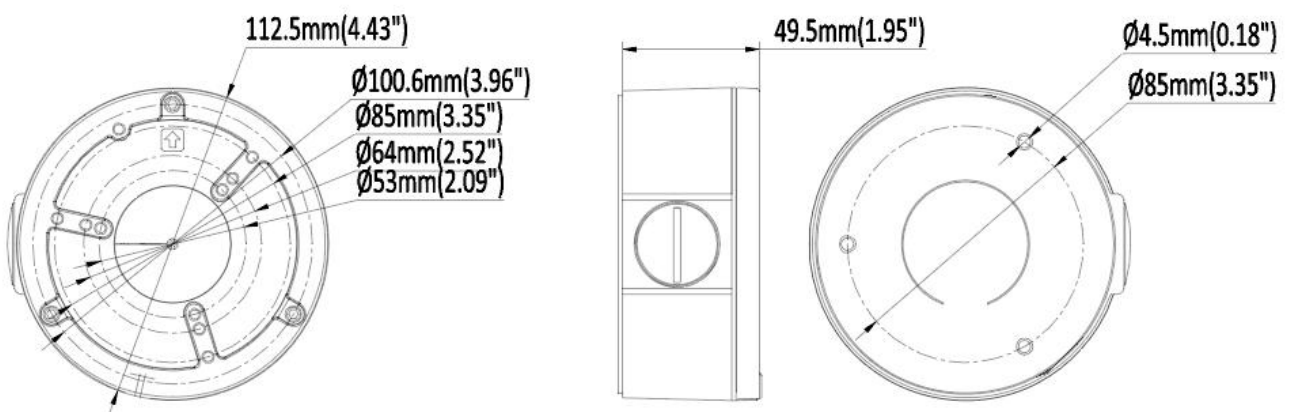

QV-LB10

Junction Box for Camera

Key Features

- Waterproof design
- Applies to both indoor and outdoor conditions
- Aluminum alloy with surface spray treatment

Specification

Parameters	
Appearance	White/Black
Material	Aluminum alloy
Dimension	Φ 112.5 × 49.5 mm (Φ 4.43" × 1.95")
Weight	Approx. 385 g (0.85 lb.)

Dimensions

Available Model

- LB10
- LB10 (B)